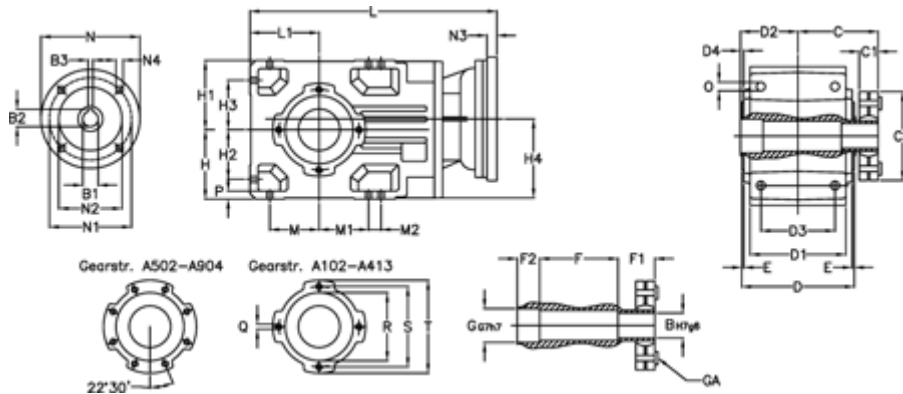

Article number: 29600201035245
 Description: Bevel helical gearbox
 A202US-10,3-P112B5

Measures

B = 30	D1 = 110	F2 = 36	L = 335.5	N3 = -
B1 = 28	D2 = 60	G = 32	L1 = 80	N4 = M12x16
B2 = 31.3	D3 = 90	GA = 14,5 NM	M = 60.0	O = 9.5
B3 = 8	d4 = 4.5	H = 80	M1 = 60.0	P = 9
C = 89.5	Description = A202US-xx-P112 B5	H1 = 80	M2 = -	Q = M8x15
C1 = 23	E = 3.0	H2 = 60.0	N = 250	R = 95
C2 = 72.0	F = 77.5	H3 = 60.0	N1 = 215	S = 115
D = 136	F1 = 36.0	H4 = 93.0	N2 = 180	T = 140